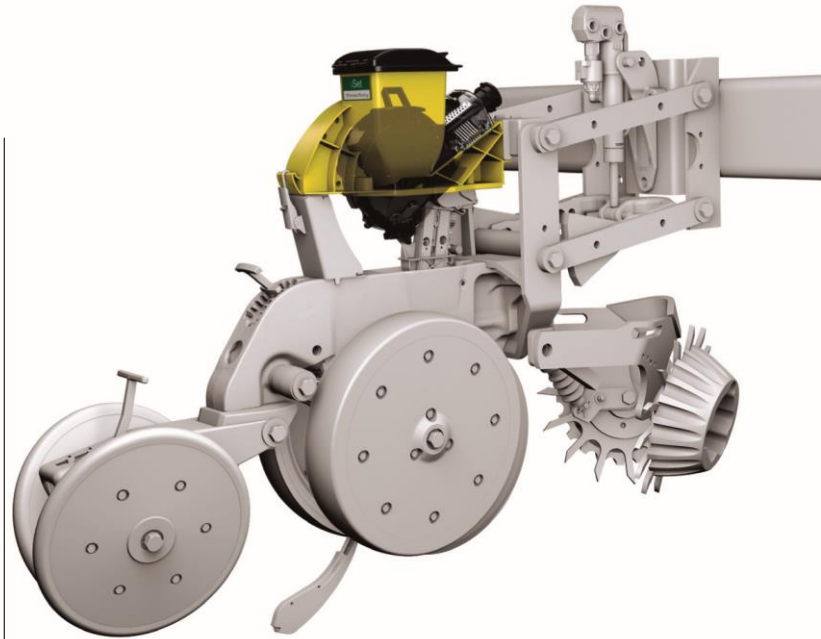

Get 99%+ Singulation in Corn with vSet

vSet uses a high vacuum setting and an aggressive singulator to properly singulate seeds across a variety of sizes and shapes. There is no need to change the disk, the singulator settings, or the vacuum level. By the time the disk passes the singulator, one seed is ready to drop down the tube. Every time. Just pour in the seed and plant.

Learn more at pssag.com

See The Difference

Compare this field planted in 2014 with finger meters to the same field in 2016 planted with vSet meters.

This grower moved from 96.2% singulation to 99.7% singulation.

At 2.5 bu/A per percentage point that's an increase of 8.75 bu/A just b

Field planted in 2014 with finger meter. Average singulation was 96.2%, skips were 1.5% and multiples were 2.3%.

The same field planted in 2016 with vSet meters. Average singulation was 99.7%, skips were 0.1% and multiples were 0.2%.