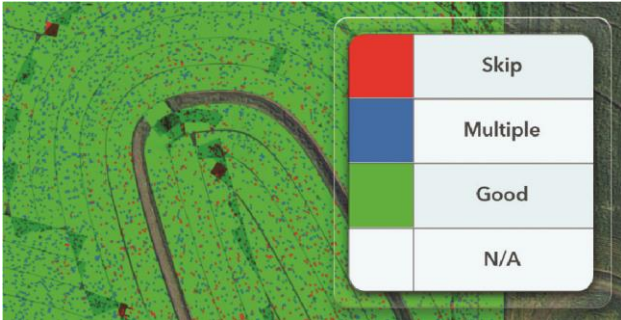

See The Difference

Compare this field planted in 2014 with finger meters to the same field in 2016 planted with vSet meters.

This grower moved from 96.2% singulation to 99.7% singulation.

At 2.5 bu/A per percentage point that's an increase of 8.75 bu/A just b

Field planted in 2014 with finger meter. Average singulation was 96.2%, skips were 1.5% and multiples were 2.3%.